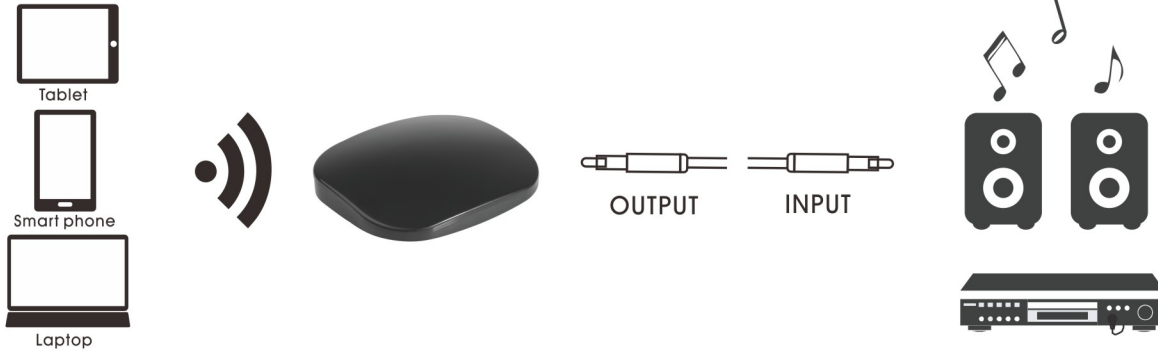

Wi-Fi Music Streaming Receiver

WSR-2

Audio the way you want it
—where you want it

What is the WSR-2?

A smart device that plugs into your speakers for streaming music through Wi-Fi converting traditional speakers into a wireless streaming music system.

MULTI-USER

Control the audio by different users

Wi-Fi Connectivity

Wi-Fi Repeater

Hi-Fi Sound

Multi-room System

Mobile Audio

Online Music

Internet Radio

Free SmartSonix APP

Airplay Function

DLNA Function

Easy to set up

Once set up, you can simply use your phone, tablet, laptop to play music to speakers in your house.

Download the free APP

Control your music in one APP

Use this APP on your device to control different songs in the different rooms, or the same track in every room.

Indicator Light

3.5mm Out

3.5mm In

WPS button

RJ45

Micro-USB

WSR-2